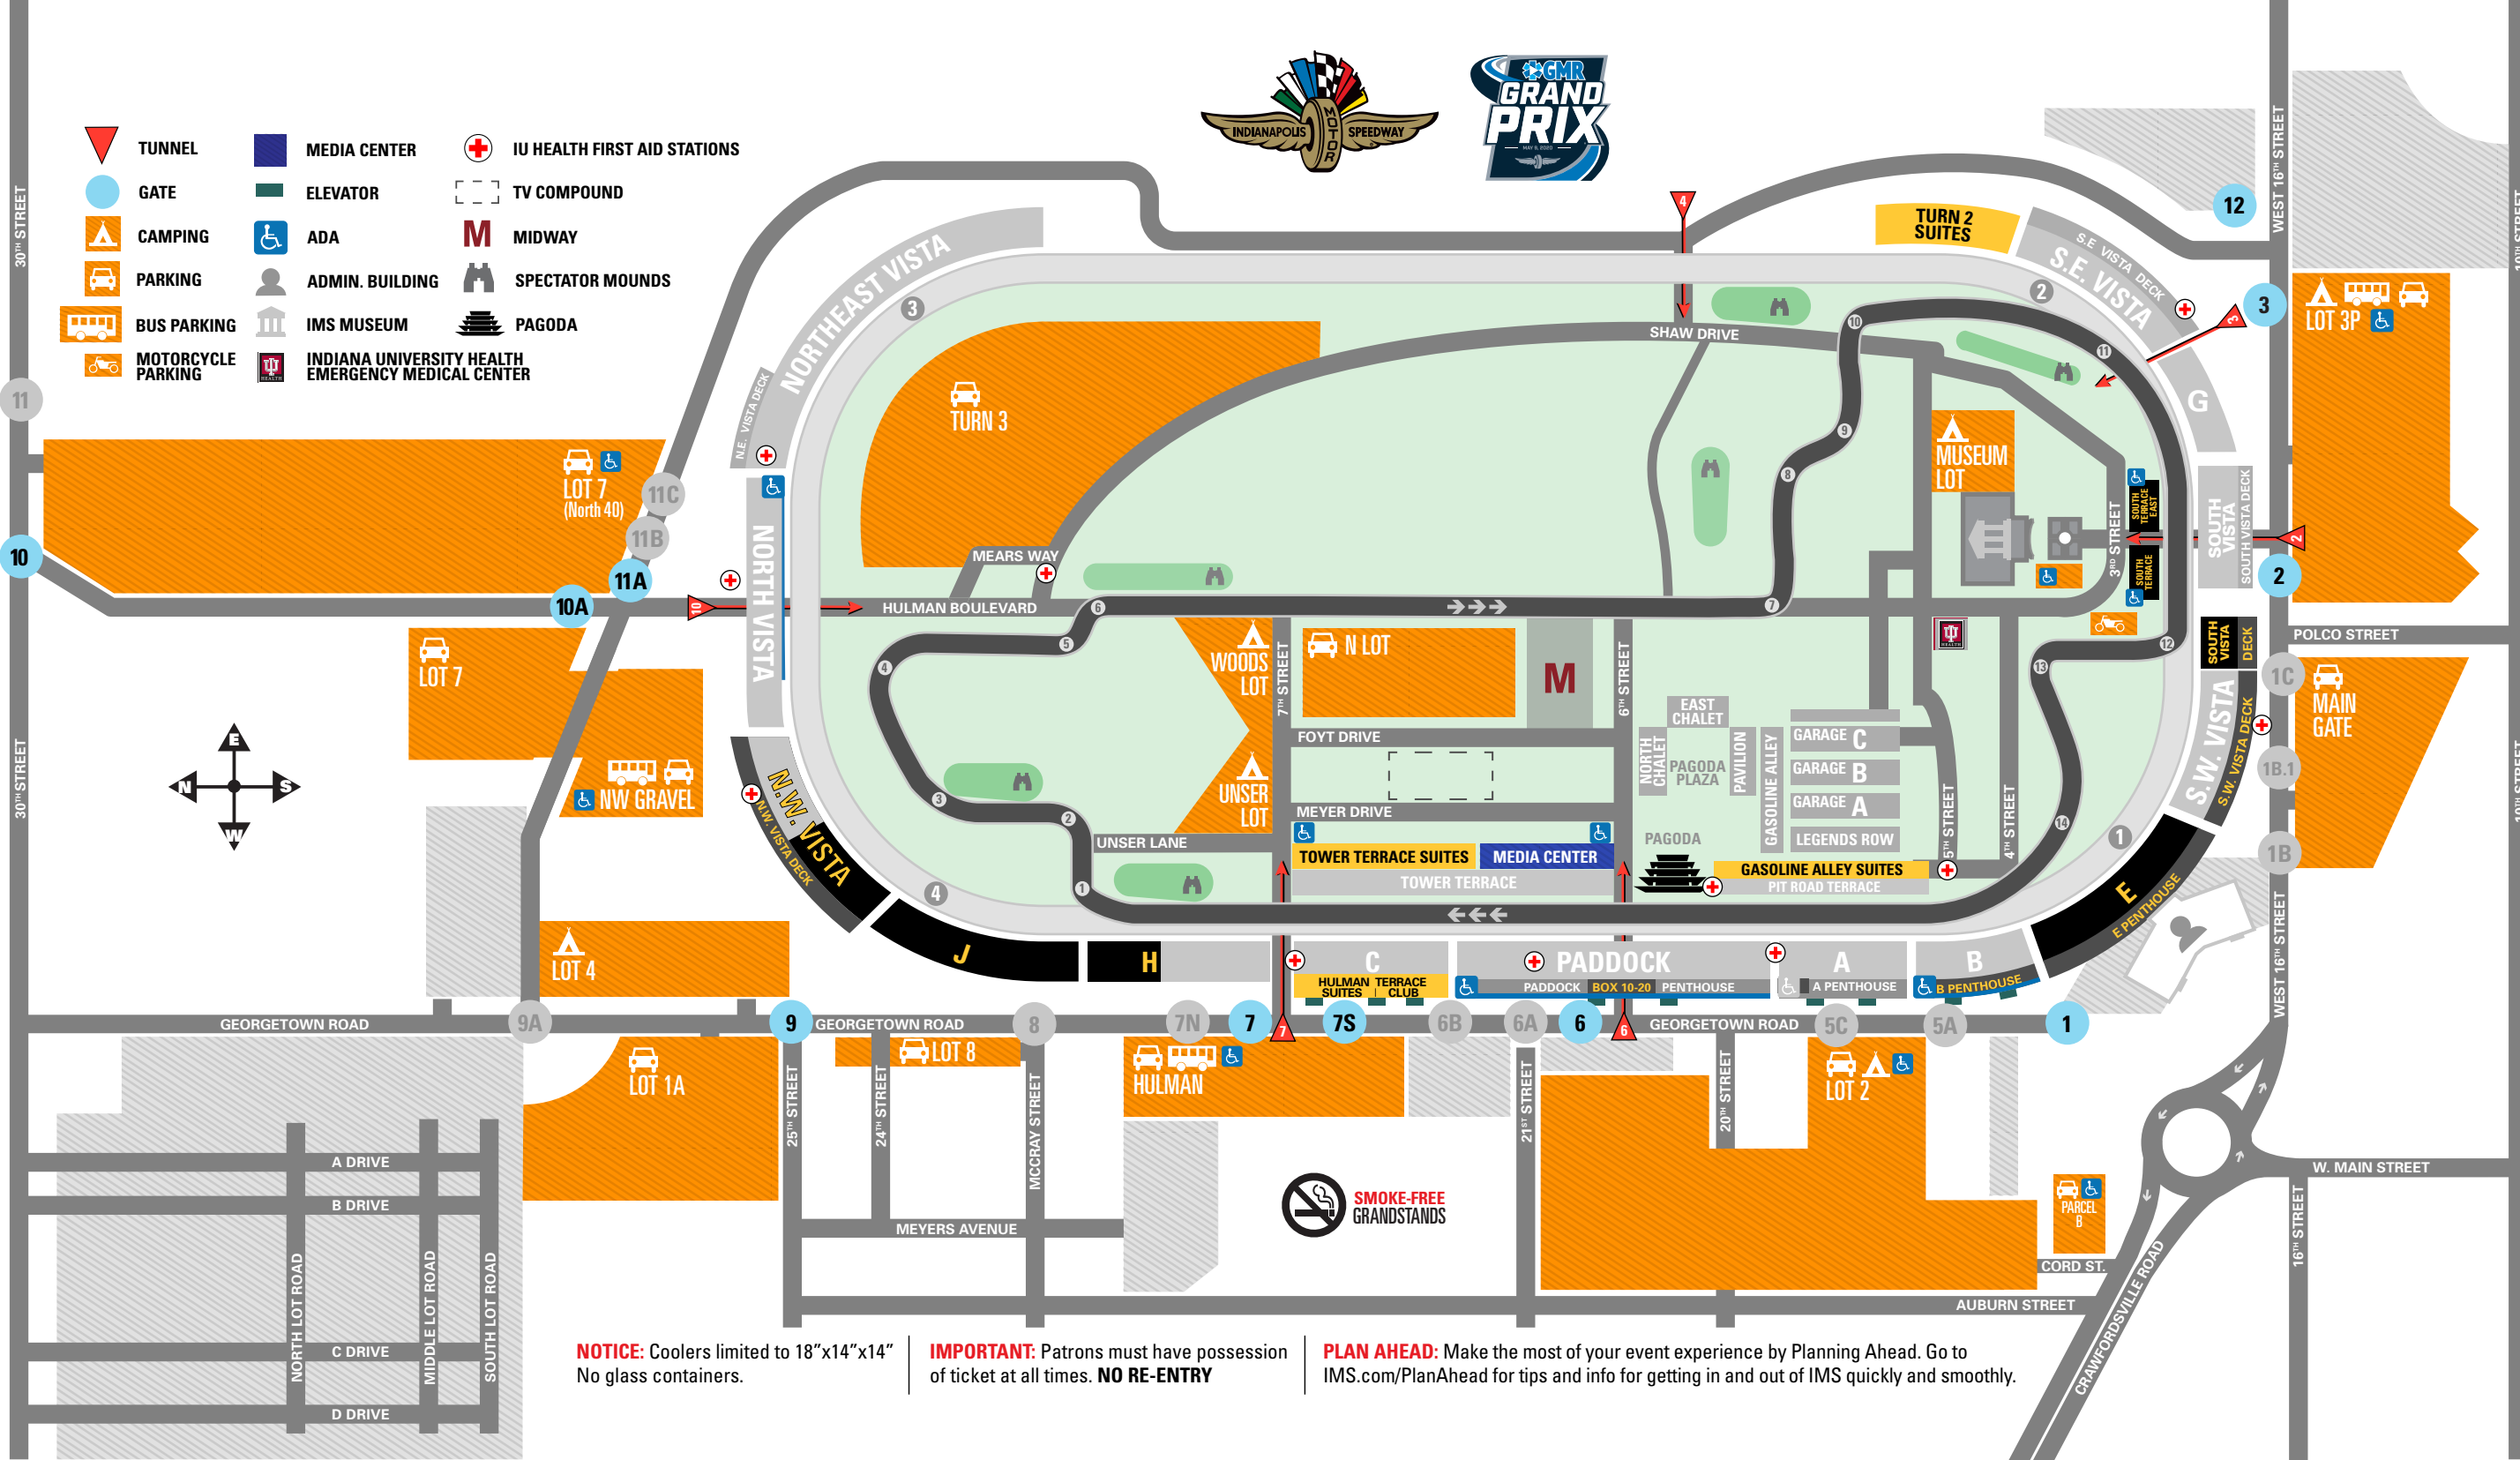

- TUNNEL
- MEDIA CENTER
- IU HEALTH FIRST AID STATIONS
- GATE
- ELEVATOR
- TV COMPOUND
- CAMPING
- ADA
- MIDWAY
- PARKING
- ADMIN. BUILDING
- SPECTATOR MOUNDS
- BUS PARKING
- IMS MUSEUM
- PAGODA
- MOTORCYCLE PARKING
- INDIANA UNIVERSITY HEALTH EMERGENCY MEDICAL CENTER

NOTICE: Coolers limited to 18"x14"x14"
No glass containers.

IMPORTANT: Patrons must have possession of ticket at all times. **NO RE-ENTRY**

PLAN AHEAD: Make the most of your event experience by Planning Ahead. Go to [IMS.com/PlanAhead](https://www.ims.com/PlanAhead) for tips and info for getting in and out of IMS quickly and smoothly.